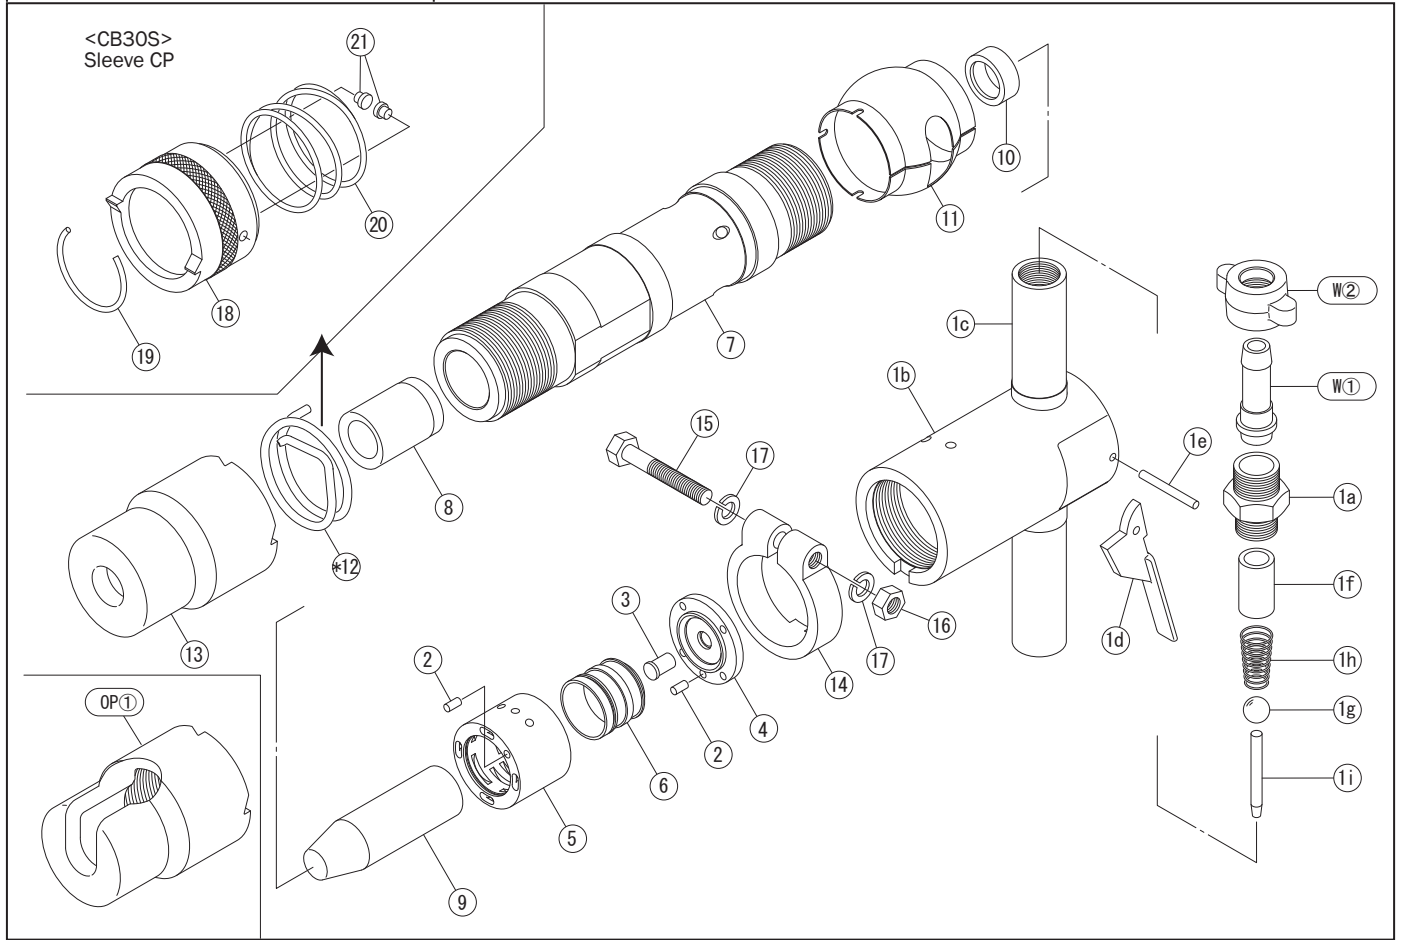

PARTS LIST

No.	Code	Name Of Part	Q'ty	No.	Code	Name Of Part	Q'ty
1	C3301	Handle Assy	1	17	9680	Washer 1/2	2
1a	3002	Inlet Bush	1	W①	9001	Hose Nipple 3/4	1
1b	3301	Handle Body	1	W②	9660	Cap Nut	1
1c	3204	Handle Grip	1				
1d	3201	Throttle Lever	1	OP①	3223	Cutter Retainer	1
1e	3004	Throttle Lever Pin 6*54	1				
1f	3205	Diaphragm	1			<CB35>	
1g	9473	Throttle Valve 3/4	1	*7	3311	Cylinder	1
1h	9233	Throttle Spring	1	*9	3315	Piston	1
1i	3304	Throttle Pin No.78,80	1			<CB30S>	
2	9525	Knock Pin 6*12	2	*7	3310	Cylinder	1
3	3250	Assistant Valve	1	CP	C3324	Sleeve Assy	1
4	3351	Valve Sheet	1	18	3324	Sleeve	1
5	3306	Valve Box	1	19	9261	Sleeve Retainer 82(5)	1
6	3307	Valve	1	20	9214	Sleeve Spring 92*50(4)	1
7	3308	Cylinder <CB30>	1	21	3233	Sleeve Knock	2
8	3313	Cylinder Bush	1				
9	3314	Piston <CB30>	1				
10	3316	Piston Stopper	1				
11	3317	Exhaust Cover	1				
*12	9275	Retainer Spring	1				
13	3319	Chisel Retainer	1				
14	3321	Handle Stopper	1				
15	3225	Bolt W1/2*80	1				
16	9643	Nut W1/2	1				