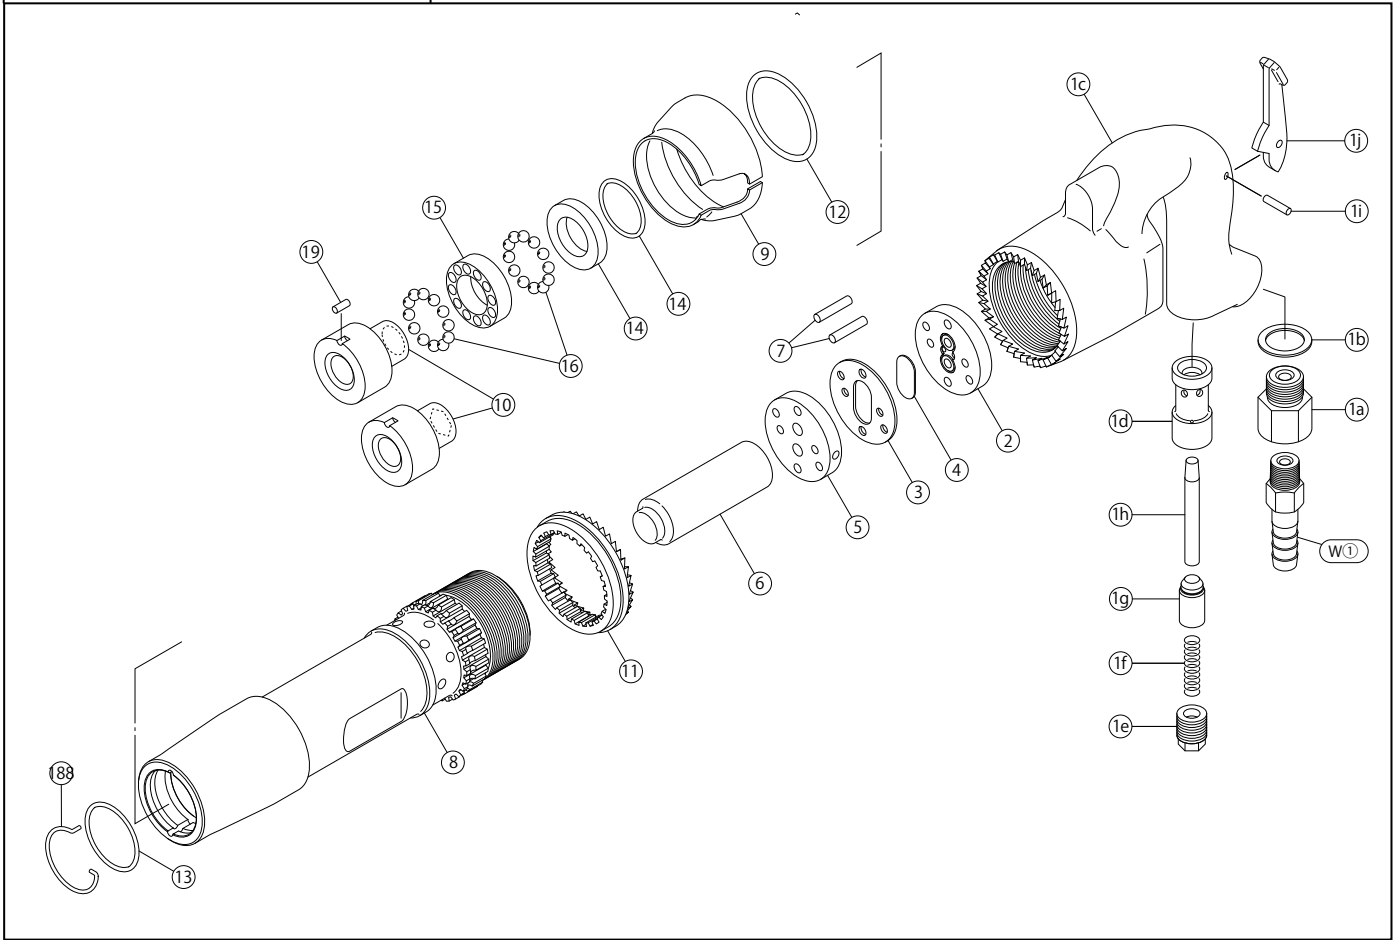

PARTS LIST

No.	Code	Name Of Part	Q'ty	No.	Code	Name Of Part	Q'ty
1	C2104	Handle Assy	1	15	2208	Ball Plate	1
1a	2102	Inlet Bush PS1/2-PT3/8	1	16	9470	Ball 1/4	1
1b	2103	Washer 21*30*1	1	17	9410	O-Ring P-28	1
1c	2104	Handle	1	18	9700	Stop Ring	1
1d	2105	Throttle Valve Bush	1	19	9514	Pin 4*7	1
1e	2106	Throttle Cap	1	W①	9035	Hose Nipple(B) 3/8-1/2	1
1f	9203	Throttle Spring 8.8*35	1				
1g	2108	Throttle Valve	1				
1h	2109	Throttle Pin #43	1				
1i	9516	Throttle Lever Pin 4*17.8	1				
1j	2111	Throttle Lever	1				
2	2112	Upper Valve Sheet	1				
3	2113	Valve Case	1				
4	2114	Valve	1				
5	2115	Lower Valve Sheet	1				
*6	2118	Piston (NC3S)	1				
7	9520	Valve Pin 5*24.8	2				
*8	2203	Cylinder (NC3K)	1				
9	2129	Exhaust Cover	1				
10	2130	Cylinder Bush(Round)	1				
"	2131	Cylinder Bush(Hex.)	1				
11	2133	Clutch	1				
12	9416	O-Ring P-50	1				
13	9412	O-Ring P-40	1				
14	2207	O-Ring Bush	1				