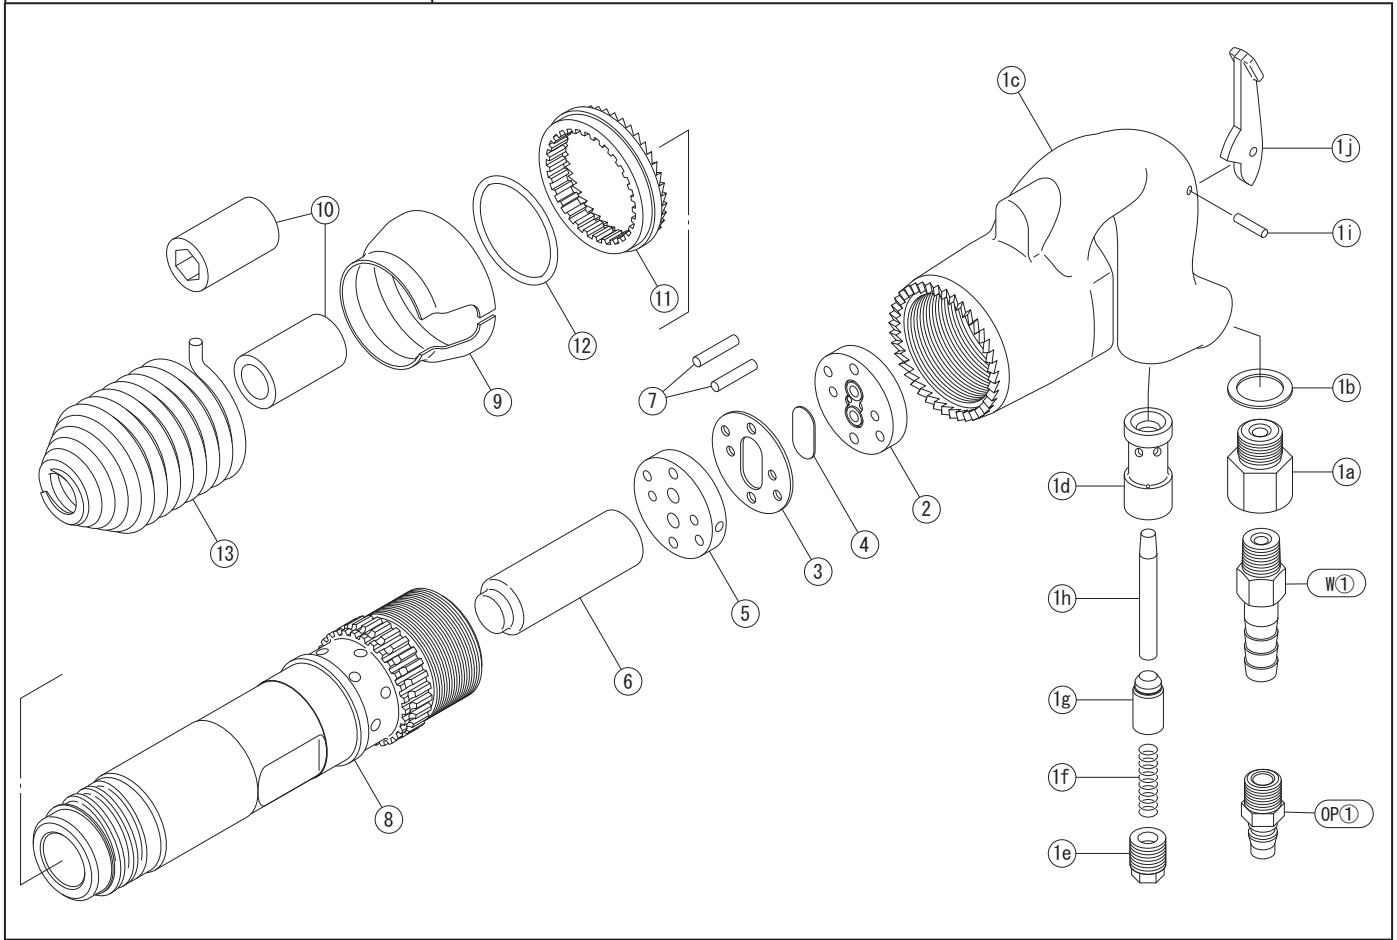

PARTS LIST

No.	Code	Name Of Part	Q'ty		No.	Code	Name Of Part	Q'ty		
1	C2104	Handle Assy	1							
1a	2102	Inlet Bush	1		*6	2116	Piston<NC1S>	1		
1b	2103	Washer 21*30*1	1			2117	Piston<NC2S>	1		
1c	2104	Handle 5*24.8	1			2119	Piston<NC4S>	1		
1d	2105	Throttle Valve Bush	1		*8	2121	Cylinder<NC1S>	1		
1e	2106	Throttle Cap	1			2122	Cylinder<NC2S>	1		
1f	9203	Throttle Spring 8.8*35(0.6)	1			2124	Cylinder<NC4S>	1		
1g	2108	Throttle Valve	1							
1h	2109	Throttle Pin	1		OP①	9106	Coupling PM23	1		
1i	9516	Throttle Lever Pin 4*17.8	1							
1j	2111	Throttle Lever	1							
2	2112	Upper Valve Sheet	1							
3	2113	Valve Case	1							
4	2114	Valve	1							
5	2115	Lower Valve Sheet	1							
*6	2118	Piston (NC3S)	1							
7	9520	Valve Pin 5*24.8	2							
*8	2123	Cylinder (NC3S)	1							
9	2129	Exhaust Cover	1							
10	2130	Cylinder Bush(Round)	1							
"	2131	Cylinder Bush(Hex.)	1							
11	2133	Clutch	1							
12	9416	O-Ring P-50	1							
13	9271	Retainer Spring	1							
W①	9035	Hose Nipple(B) 3/8-1/2	1							