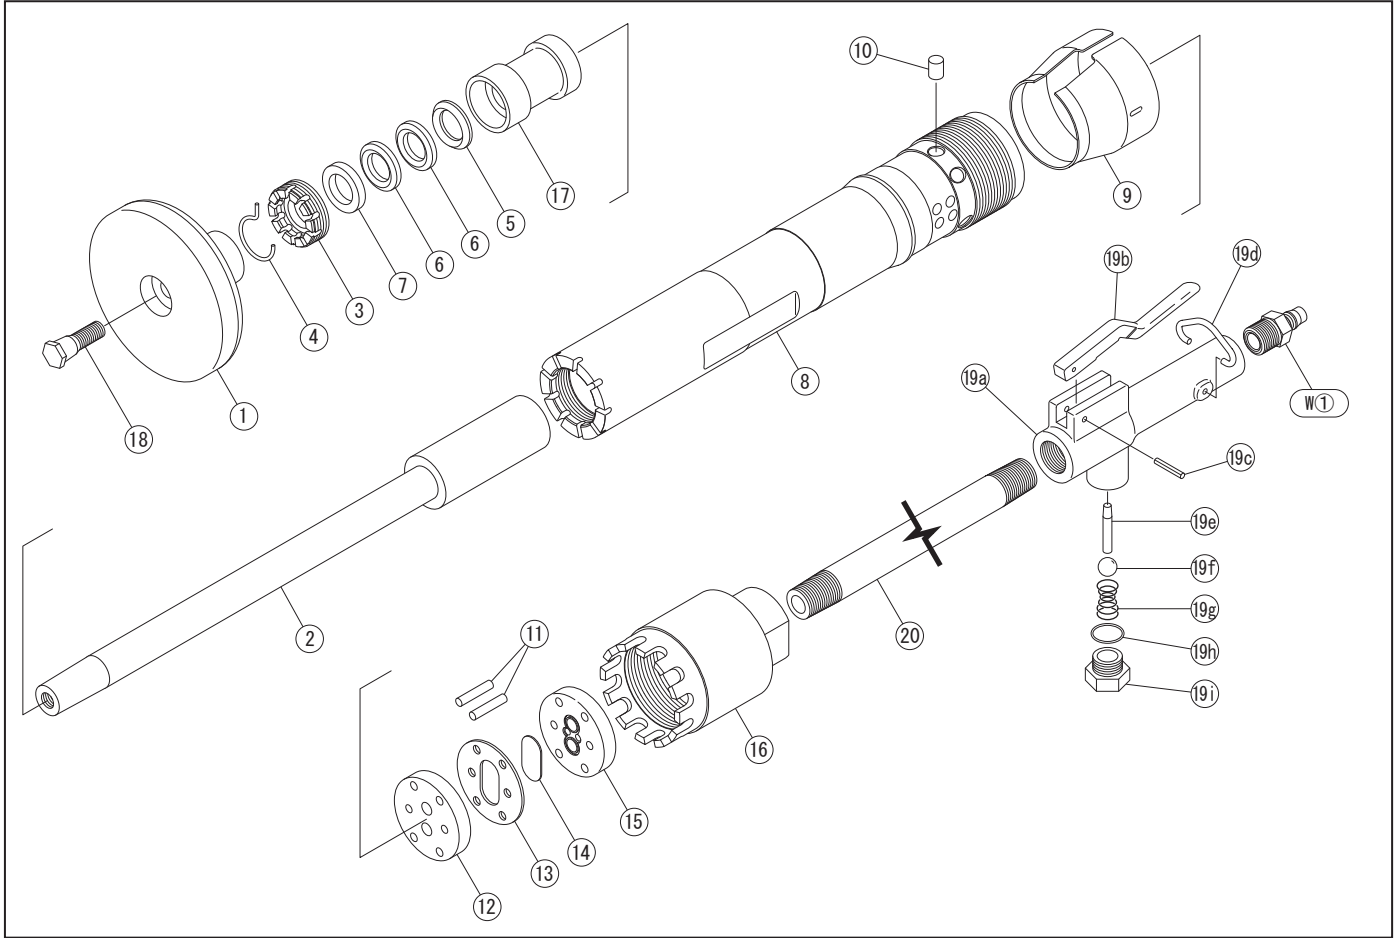

PARTS LIST

No.	Code	Name Of Part	Q'ty	No.	Code	Name Of Part	Q'ty
1	5401	Steel Butt $\Phi 127$	1	19g	9234	Throttle Spring	1
2	5402	Piston	1	19h	9406	O-Ring S-15	1
3	5403	Ground	1	19i	5224	Throttle Cap	1
4	5404	Ground Retainer Ring	1	20	5317	Pipe $3/4 \times 420$	1
5	9752	Lower Gasket Bush	1	W(1)	9107	Coupling PM24	1
6	9750	V-Gasket VPF22.4	2				
7	9751	Upper Gasket Bush	1				
8	5408	Cylinder	1				
9	5409	Exahust Cover	1				
10	5410	Knock Pin 10×13	1				
11	9526	Valve Pin 6×29.8	2				
12	5411	Lower Valve Sheet	1				
13	5412	Valve Case	1				
14	5413	Valve	1				
15	5414	Upper Valve Sheet	1				
16	5415	Cap	1				
17	5416	Piston Bush	1				
18	5417	Butt Stopper Bolt	1				
19	C5216	Handle Assy	1				
19a	5216	Handle Body	1				
19b	5217	Lever	1				
19c	9554	Lever Pin 4×25	1				
19d	5219	Lever Stopper	1				
19e	2010	Throttle Pin #41	1				
19f	9472	Throttle Valve $1/2$	1				