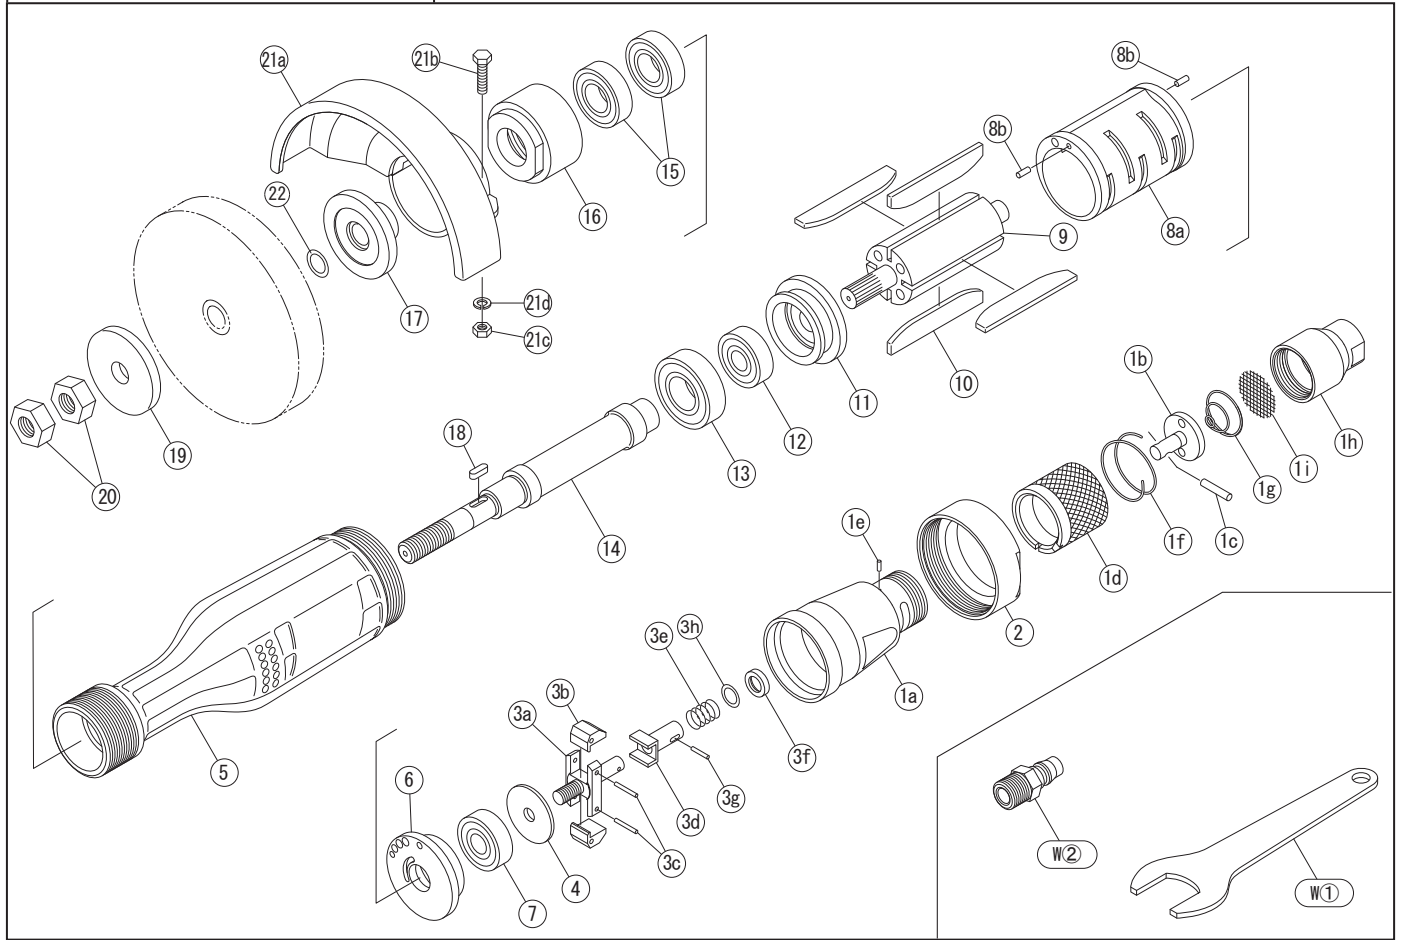

PARTS LIST

No.	Code	Name Of Part	Q'ty	No.	Code	Name Of Part	Q'ty
1	C7301	Throttle Body Assy	1	8a	7322	Cylinder	1
1a	7301	Throttle Body	1	8b	9551	Spring Pin 3*8	2
1b	7302	Throttle Valve	1	9	7323	Rotor	1
1c	9517	Throttle Valve Pin 4*19.8	1	10	7324	Vane	4
1d	7304	Throttle Handle	1	11	7326	Lower Plate	1
1e	9550	Throttle Handle Pin 2*6	1	12	9308	Ball Bearing 6201	1
1f	9211	Throttle Handle Spring	1	13	9307	Ball Bearing 6004	1
1g	9232	Throttle Spring	1	14	7328	Spindle	1
1h	7308	Hose Joint	1	15	9306	Ball Bearing 6003	2
1i	9781	Strainer 26*0.8	1	16	7330	Bearing Cap	1
2	7318	Throttle Body Nut	1	17	7331	Inner Flange	1
3	C7310	Governor Valve Assy	1	18	6207	Key 4*3.5*12	1
3a	7310	Governor Spindle	1	19	7333	Outer Flange	1
3b	7311	Governor Weight	2	20	9643	Hex.Nut W1/2	2
3c	9506	Governor Weight Pin 2.5*19.8	2	21	C7344	Wheel Cover Assy	1
3d	7313	Governor Valve	1	21a	7334	Wheel Cover	1
3e	9205	Governor Spring	1	21b	9602	Hex.Bolt M6*20	1
3f	7315	Governor Spring Plate	1	21c	9640	Hex.Nut M6	1
3g	9501	Governor Valve Pin 2*12.8	1	21d	9682	Spring Washer M6	1
3h	9733	Gasket 10.5*15*1	1	22	9403	O-Ring P10A	1
4	7317	Bearing Plate	1	W(1)	9815	Spanner 26mm	1
5	7319	Housing	1	W(2)	9106	Coupling PM23	1
6	7320	Upper Plate	1				
7	9308	Ball Bearing 6201	1				
8	C7322	Cylinder Assy	1				