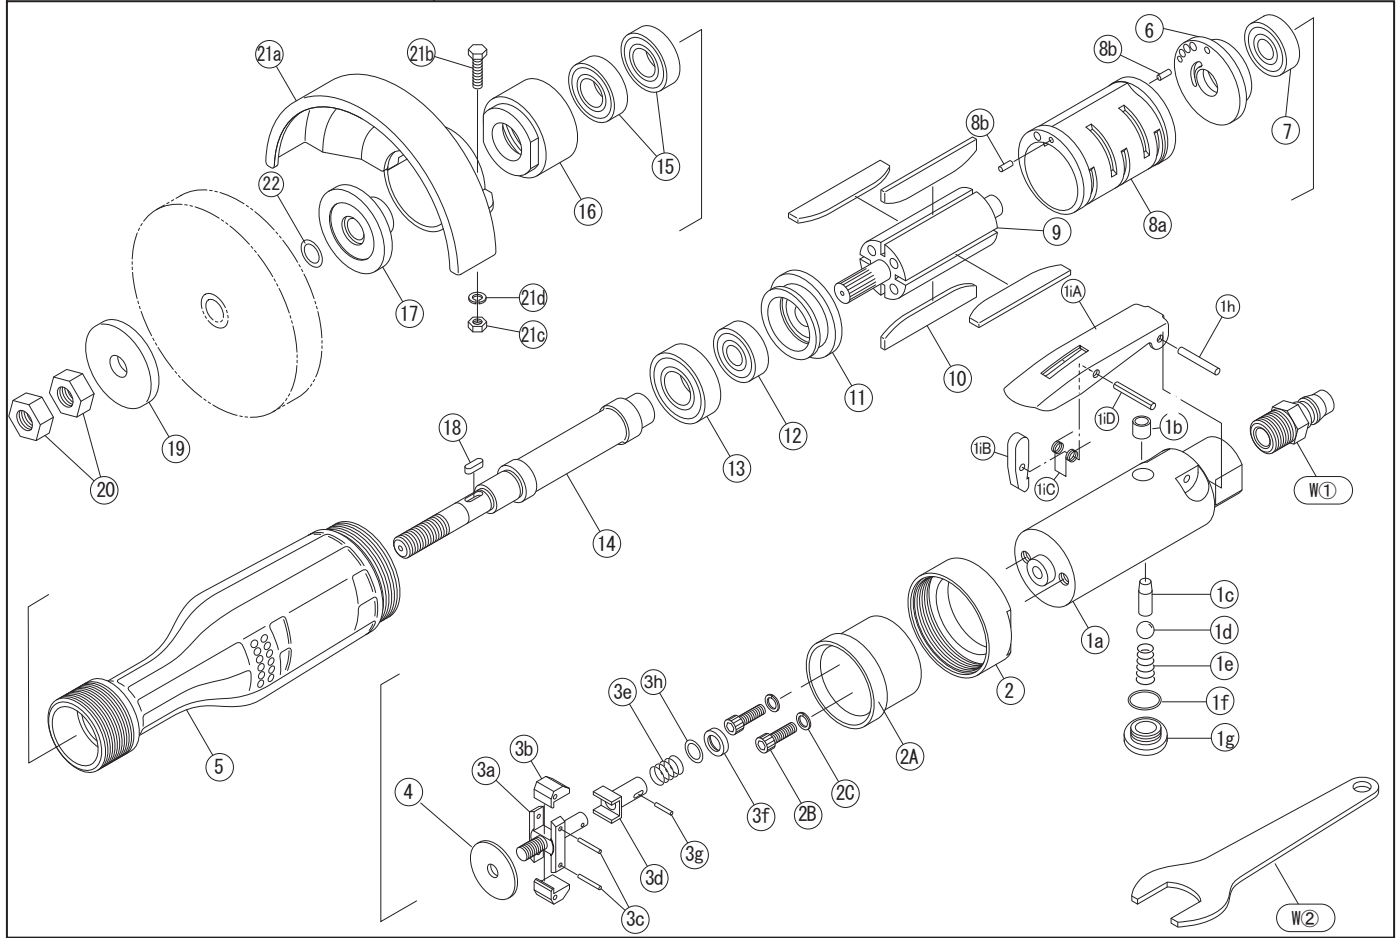

PARTS LIST

No.	Code	Name Of Part	Q'ty	No.	Code	Name Of Part	Q'ty
1	C7350	Throttle Body Assy	1	6	7320	Upper Plate	1
1a	7350	Throttle Body	1	7	9308	Ball Bearing 6201	1
1b	7353	Throttle Bush	1	8	C7322	Cylinder Assy	1
1c	7355	Throttle Pin 6*26	1	8a	7322	Cylinder	1
1d	9472	Throttle Valve 1/2	1	8b	9551	Spring Pin 3*8	2
1e	9215	Throttle Spring	1	9	7323	Rotor	1
1f	9405	O-Ring S12	1	10	7324	Vane	4
1g	7352	Throttle Cap	1	11	7326	Lower Plate	1
1h	9552	Lever Pin 3*22	1	12	9308	Ball Bearing 6201	1
1i	C7064	Safety Lever Assy	1	13	9307	Ball Bearing 6004	1
2	7318	Throttle Body Nut	1	14	7328	Spindle	1
2A	7351	Housing Cap	2	15	9306	Ball Bearing 6003	2
2B	9623	Bolt M5*20	2	16	7330	Bearing Cap	1
2C	9681	Spring Washer M5	1	17	7331	Inner Flange	1
3	C7310	Governor Valve Assy	1	18	6207	Key 4*3.5*12	1
3a	7310	Governor Spindle	1	19	7333	Outer Flange	1
3b	7311	Governor Weight	2	20	9643	Hex.Lock Nut W1/2	2
3c	9506	Governor Weight Pin	2	21	C7334	Wheel Cover Assy	1
3d	7313	Governor Valve 2.5*19.8	1	21a	7334	Wheel Cover	1
3e	9205	Governor Spring	1	21b	9602	Hex.Bolt M6*20	1
3f	7315	Governor Spring Plate	1	21c	9640	Hex.Nut M6	1
3g	9501	Governor Valve Pin	1	21d	9682	Spring Washer M6	1
3h	9733	Gasket 2*12.8	1	22	9403	O-Ring P10A	1
4	7317	Bearing Plate 10.5*15*1	1	W①	9106	Coupling PM23	1
5	7319	Housing	1	W②	9815	Spanner 26mm	1