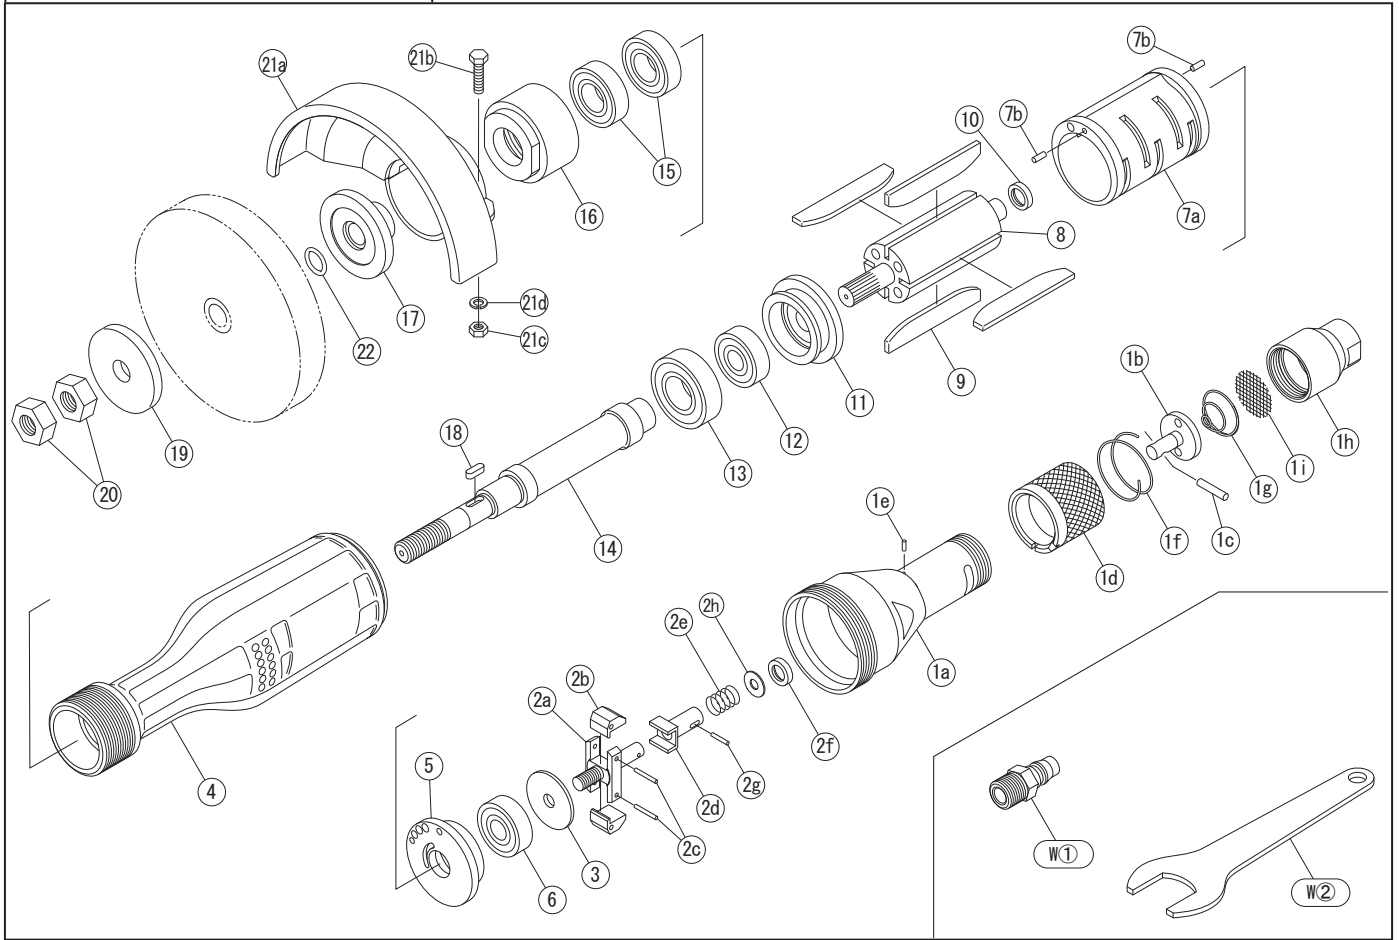

PARTS LIST

No.	Code	Name Of Part	Q'ty	No.	Code	Name Of Part	Q'ty
1	C7401	Throttle Body Assy	1	7b	9551	Spring Pin 3*8	2
1a	7401	Throttle Body	1	8	7415	Rotor	1
1b	7302	Throttle Valve	1	9	7416	Vane	4
1c	9517	Throttle Valve Pin 4*19.8	1	10	7417	Rotor Bush	1
1d	7402	Throttle Handle	1	11	7418	Lower Plate	1
1e	9550	Throttle Handle Pin 2*6	1	12	9309	Ball Bearing 6202	1
1f	9211	Throttle Handle Spring	1	13	9307	Ball Bearing 6004	1
1g	9232	Throttle Spring	1	14	7421	Spindle	1
1h	7308	Hose Joint	1	15	9310	Ball Bearing 6203	2
1i	9781	Strainer 26*0.8	1	16	7423	Bearing Cap	1
2	C7403	Governor Valve Assy	1	17	7424	Inner Flange	1
2a	7403	Governor Spindle	1	18	7425	Key 5*4*18	1
2b	7404	Governor Weight	2	19	7426	Outer Flange	1
2c	9508	Governor Weight Pin 2.5*23.8	2	20	9644	Hex.Nut W5/8	2
2d	7406	Governor Valve	1	21	C7428	Wheel Cover CP	1
2e	9207	Governor Spring 18*16.9	1	21a	7428	Wheel Cover	1
2f	7408	Governor Spring Plate	1	21b	9603	Hex.Bolt M8*25	1
2g	9502	Governor Valve Pin 2*16.8	1	21c	9641	Hex.Nut M8	1
2h	9734	Gasket 14.5*20*1	1	21d	9683	Spring Washer M8	1
3	7410	Bearing Plate	1	22	9404	O-Ring P14	1
4	7412	Housing	1	W①	9106	Coupling PM23	1
5	7413	Upper Plate	1	W②	9816	Spanner 32mm	1
6	9308	Ball Bearing 6201	1				
7	C7414	Cylinder Assy	1				
7a	7414	Cylinder	1				