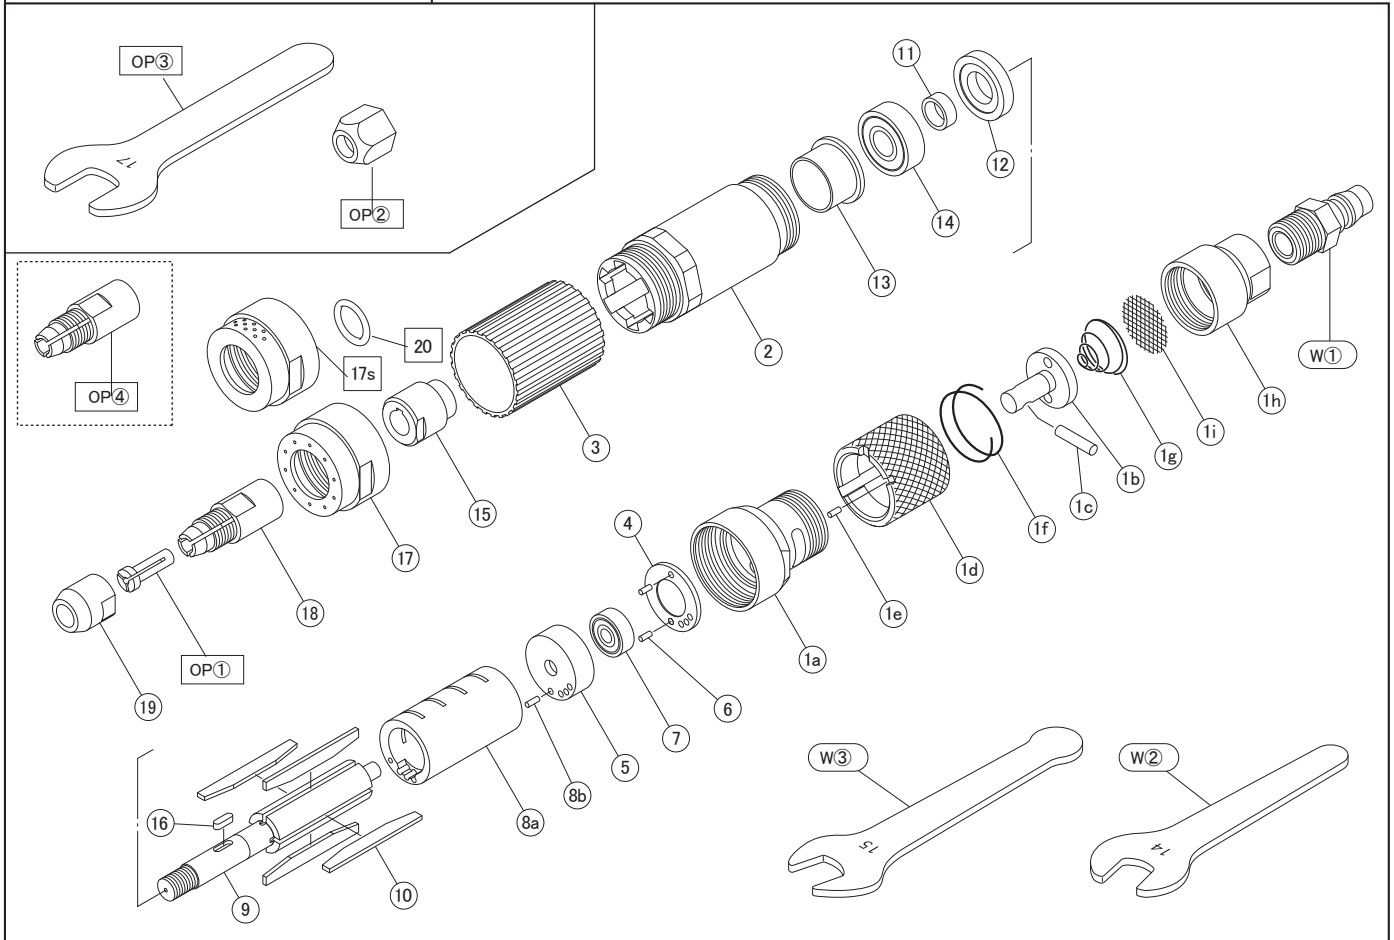

PARTS LIST

No.	Code	Name Of Part	Q'ty	No.	Code	Name Of Part	Q'ty
1	C7035	Throttle Body CP	1	15	7046	Inner Flange	1
1a	7035	Throttle Body	1	16	6021	Key 3*2.5*9	1
1b	7002	Throttle Valve	1	17(f)	7047	Exhaust Cover (Front Type)	1
1c	9516	Throttle Valve Pin 4*17.8	1	18	7025	Collet Chuck	1
1d	7004	Throttle Handle	1	19	7026	Collet Nut	1
1e	9550	Spring Pin 2*6	1	W①	9106	Coupling PM23	1
1f	9209	Throttle Handle Spring	1	W②	9812	Spanner 14mm	1
1g	9231	Throttle Spring	1	W③	9813	Spanner 15mm	1
1h	7008	Hose Joint	1			<NG25-CR-se>	
1i	9780	Strainer 22*0.8	1	17s	7048	*Exhaust Cover (Side Type)	1
2	7036	Motor Case	1	20s	9404	O-Ring P14	1
3	7037	Motor Case Cover	1				
4	7038	Spacer	1	OP①	7027	Collet Bush 3mm	1
5	7039	Upper Plate	1	OP②	7030	Collet Nut (Hex.)	1
6	9550	Spring Pin 2*6	2	OP③	9814	Spanner 17mm	1
7	9513	Ball Bearing 606	1	OP④	7032	Collet Chuck 6.35mm	1
8	C7040	Cylinder CP	1				
8a	7040	Cylinder	1				
8b	9550	Spring Pin 2*6	1				
9	7041	Rotor	1				
10	7042	Vane	4				
11	7043	Rotor Bush	1				
12	7044	Lower Plate	1				
13	7045	Bearing Case	1				
14	9304	Ball Bearing 6000	1				