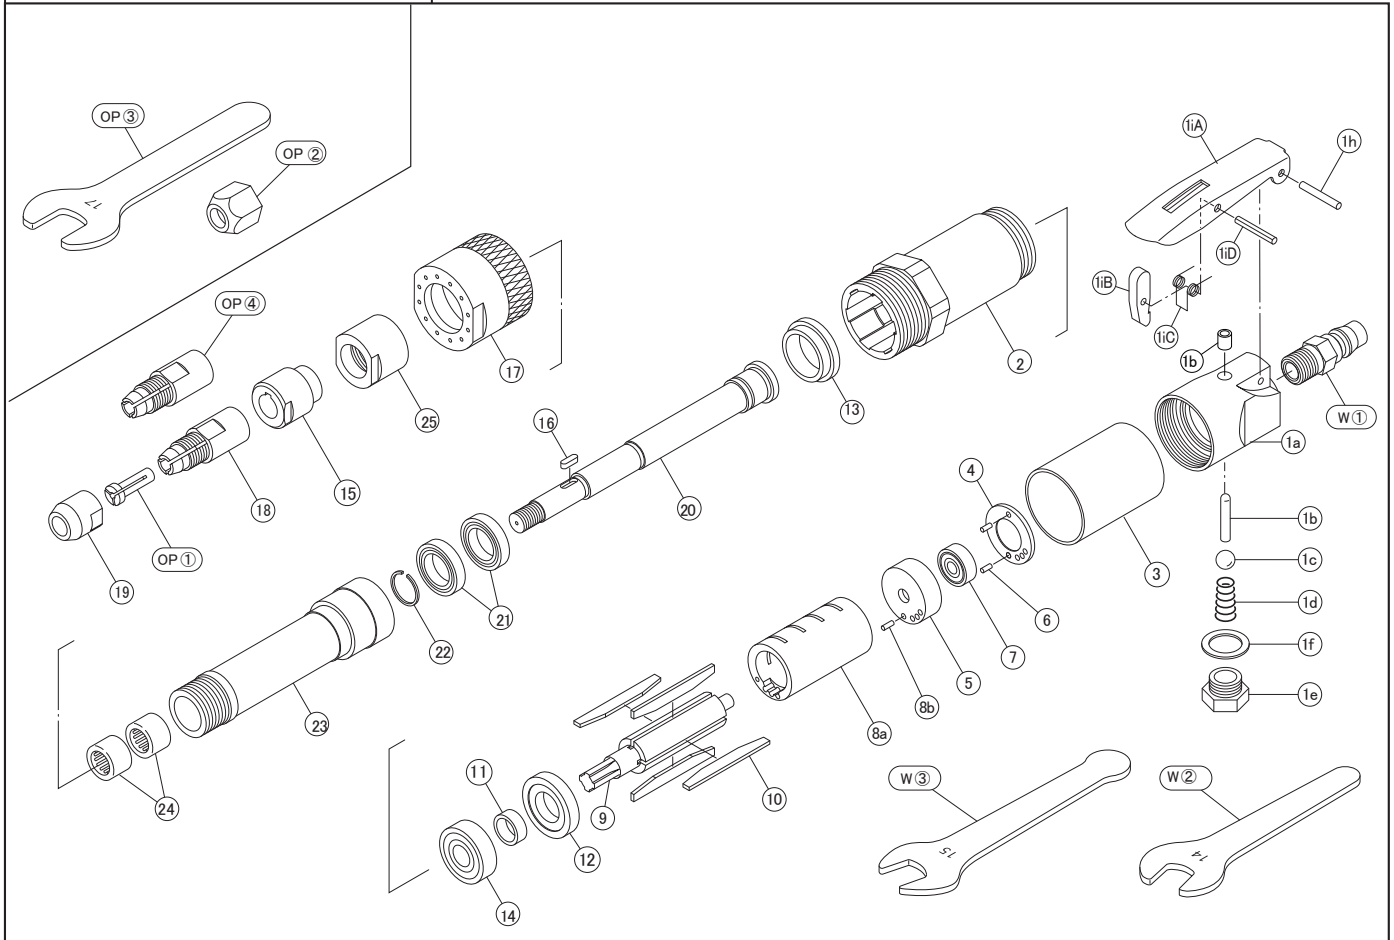

PARTS LIST

No.	Code	Name Of Part	Q'ty		No.	Code	Name Of Part	Q'ty		
1	C7049	Throttle Body Assy	1		15	7046	Inner Flange	1		
1a	7049	Throttle Body	1		16	6021	Key 3*2.5*9	1		
1b	7034	Throttle Bush	1		17	7086	Exhaust Cover(Front Type)	1		
1c	9519	Throttle Pin 4*22.8	1		18	7025	Collet Chuck 6mm	1		
1d	9451	Throttle Valve 5/16	1		19	7026	Collet Nut	1		
1e	9230	Throttle Spring	1		20	7083	Spindle	1		
1f	4106	Throttle Cap	1		21	9314	Ball Bearing 6802	2		
1g	9736	Gasket 14*20*1	1		22	9704	Snap Ring 13.8*15.8*1	1		
1h	9552	Throttle Lever Pin 3*22	1		23	7084	Spindle Case	1		
1i	C7063	Safety Lever Assy	1		24	9321	Needle Bearing HK1210	2		
2	7080	Motor Case	1		25	7085	Bearing Cap	1		
3	7037	Motor Case Cover	1		W①	9105	Coupling PM22	1		
4	7038	Spacer	1		W②	9812	Spanner 14mm	1		
5	7039	Upper Plate	1		W③	9813	Spanner 15mm	1		
6	9550	Spring Pin 2*6	2							
7	9513	Ball Bearing 606	1							
8	C7040	Cylinder Assy	1		OP①	7027	Collet Bush 3mm	1		
8a	7040	Cylinder	1		OP②	7030	Collet Nut (Hex.)	1		
8b	9550	Spring Pin 2*6	1		OP③	9814	Spanner 17mm	1		
9	7081	Rotor	1		OP④	7032	Collet Chuck 6.35mm	1		
10	7042	Vane	4							
11	7043	Rotor Bush	1							
12	7044	Lower Plate	1							
13	7082	Bearing Case	1							
14	9304	Ball Bearing 6000	1							