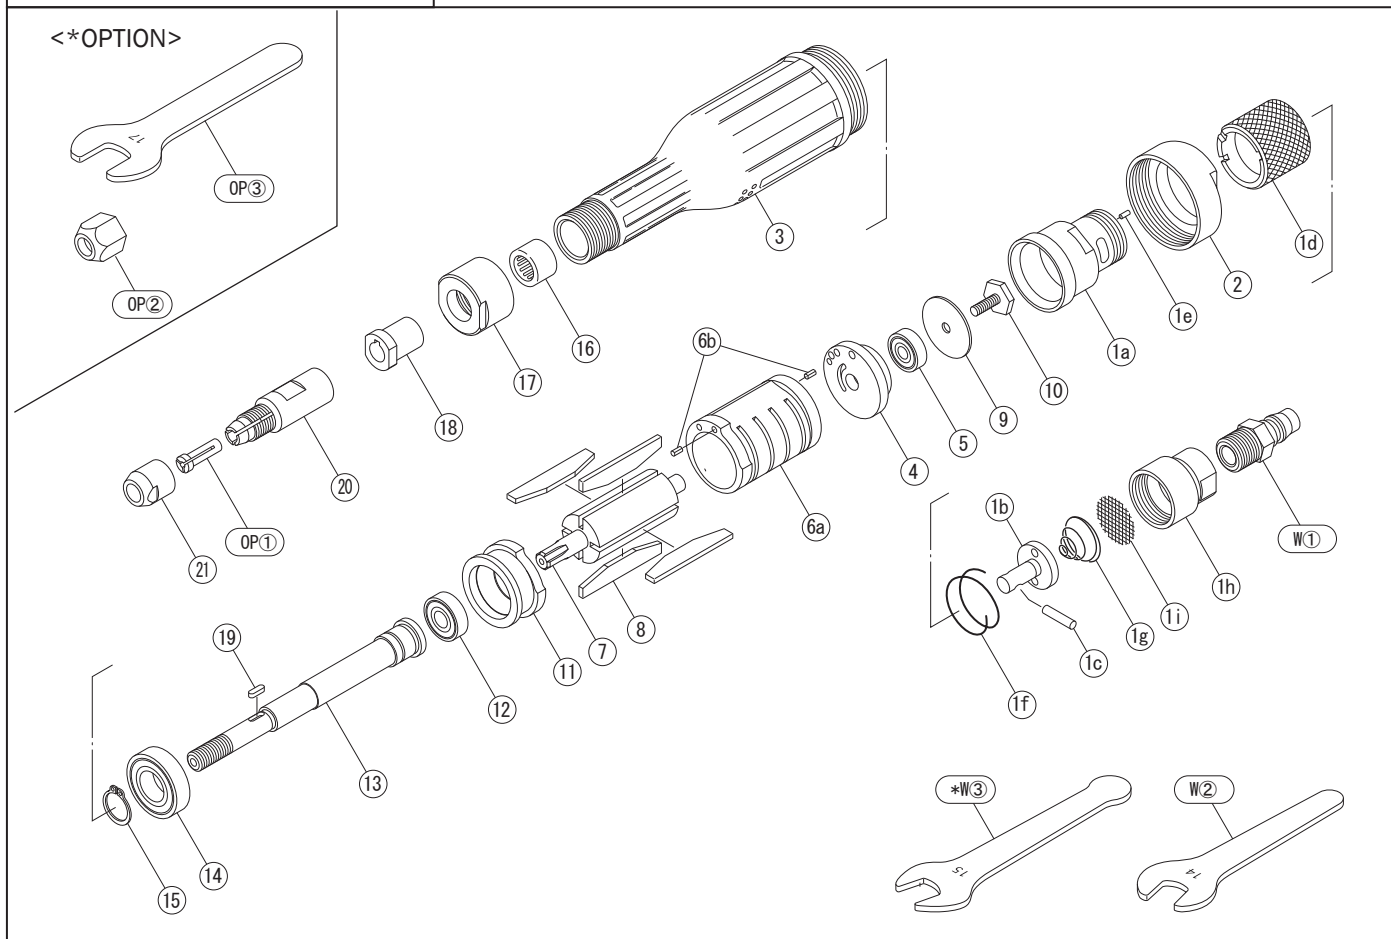

**PARTS LIST**

No.	Code	Name Of Part	Q'ty	No.	Code	Name Of Part	Q'ty
1	C7101	Throttle Body Assy	1	15	9710	Snap Ring STW15	1
1a	7101	Throttle Body	1	16	9320	Needle Bearing HK1212	1
1b	7002	Throttle Valve	1	17	7119	Bearing Cap	1
1c	9516	Throttle Valve Pin 4*17.8	1	18	7122	Inner Flange(CH)	1
1d	7004	Throttle Handle	1	19	6021	Key 3*2.5*9	1
1e	9550	Throttle Handle Pin 2*6	1	20	7127	Collet Chuck 6mm	1
1f	9209	Throttle Handle Spring	1	21	7026	Collet Nut	1
1g	9231	Throttle Spring	1	W①	9106	Coupling PM23	1
1h	7008	Hose Joint	1	W②	9812	Spanner 14mm	1
1i	9780	Strainer 22*0.8	1	W③	9813	Spanner 15mm	1
2	7102	Throttle Body Nut	1				
3	7103	Housing	1	OP①	7027	Collet Bush 3mm	1
4	7105	Upper Plate	1	*OP②	7030	Collet Nut(Hex.)	1
5	9300	Ball Bearing 608	1	*OP③	9814	Spanner 17mm	1
6	C6014	Cylinder Assy	1	OP	7031	Collet Chuck 6.35mm	1
6a	6014	Cylinder	1				
6b	9551	Spring Pin 3*8	2				
7	7109	Rotor	1				
8	6016	Vane	4			<NG65L-CR>	
9	7110	Bearing Plate	1	*3	7104	Housing	1
10	7111	Hex.Bolt M5*9.5	1	*13	7115	Spindle	1
11	7112	Lower Plate	1	*17	9320	Needle Bearing HK1212	2
12	9303	Ball Bearing 629	1				
13	7114	Spindle	1				
14	9305	Ball Bearing 6002	1				