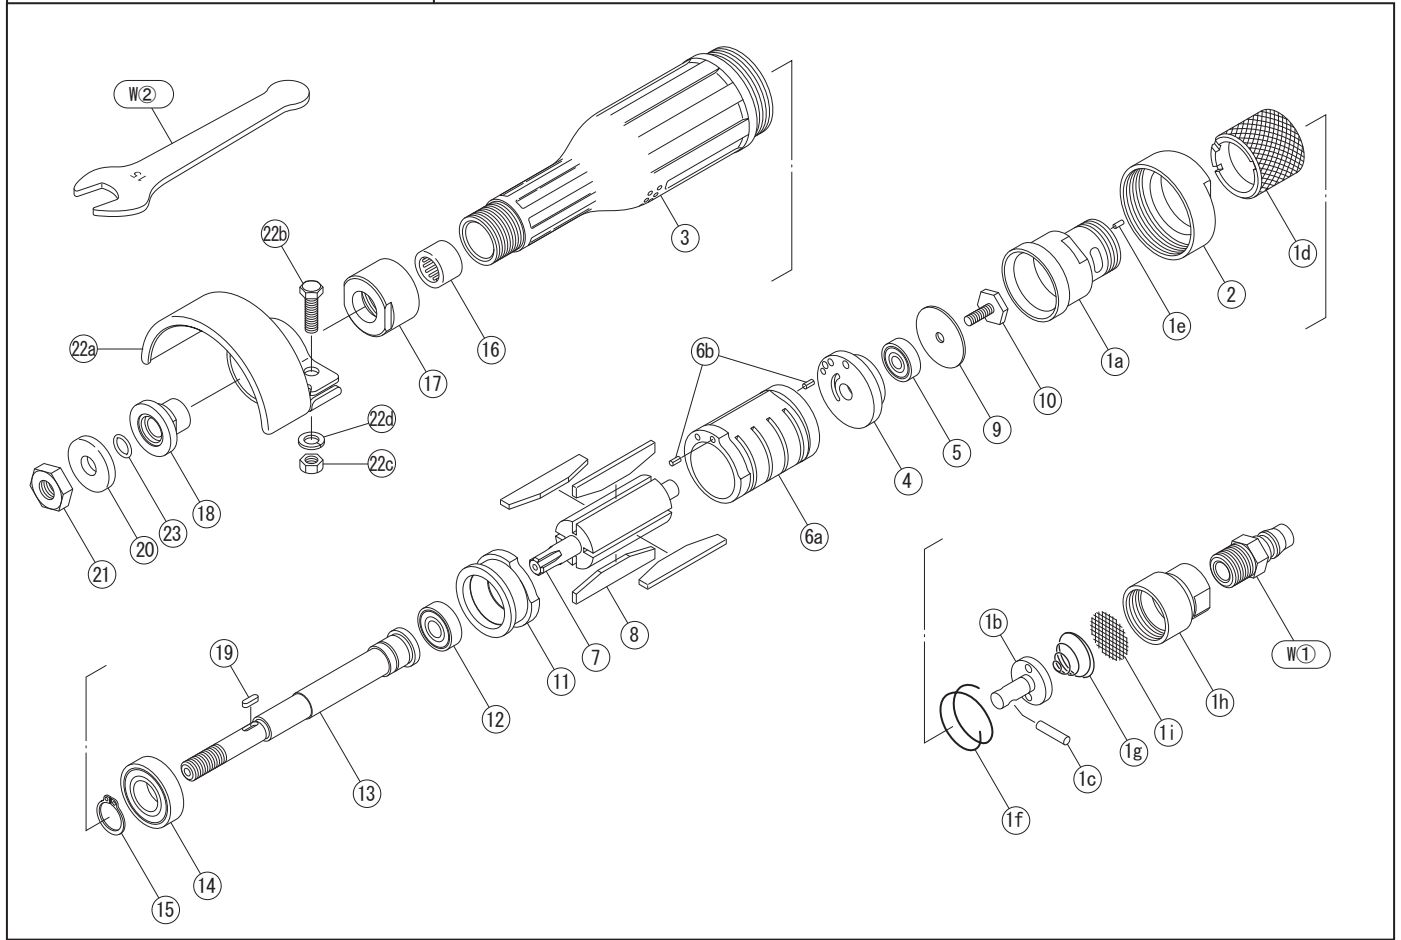

PARTS LIST

No.	Code	Name Of Part	Q'ty	No.	Code	Name Of Part	Q'ty
1	C7101	Throttle Body Assy	1	15	9710	Snap Ring STW15	1
1a	7101	Throttle Body	1	16	9320	Needle Bearing HK1212	1
1b	7002	Throttle Valve	1	17	7119	Bearing Cap	1
1c	9516	Throttle Valve Pin 4*17.8	1	18	7120	Inner Flange	1
1d	7004	Throttle Handle	1	19	6021	Key 3*2.5*9	1
1e	9550	Throttle Handle Pin 2*6	1	20	7121	Outer Flange	1
1f	9209	Throttle Handle Spring	1	21	9642	Hex.Nut 3/8	1
1g	9231	Throttle Spring	1	22	C7123	Wheel Cover CP	1
1h	7008	Hose Joint	1	22a	7123	Wheel Cover	1
1i	9780	Strainer 22*0.8	1	22b	9602	Hex.Bolt M6*20	1
2	7102	Throttle Body Nut	1	22c	9640	Hex.Nut M6	1
3	7103	Housing	1	22d	9682	Spring Washer M6	1
4	7105	Upper Plate	1	23	9402	O-Ring P8	1
5	9300	Ball Bearing 608	1	W①	9106	Coupling PM23	1
6	C6014	Cylinder Assy	1	W②	9813	Spanner 15mm	1
6a	6014	Cylinder	1				
6b	9551	Spring Pin 3*8	2				
7	7109	Rotor	1				
8	6016	Vane	4				
9	7110	Bearing Plate	1				
10	7111	Hex.Bolt M5*9.5	1				
11	7112	Lower Plate	1				
12	9303	Ball Bearing 629	1				
13	7114	Spindle	1				
14	9305	Ball Bearing 6002	1				