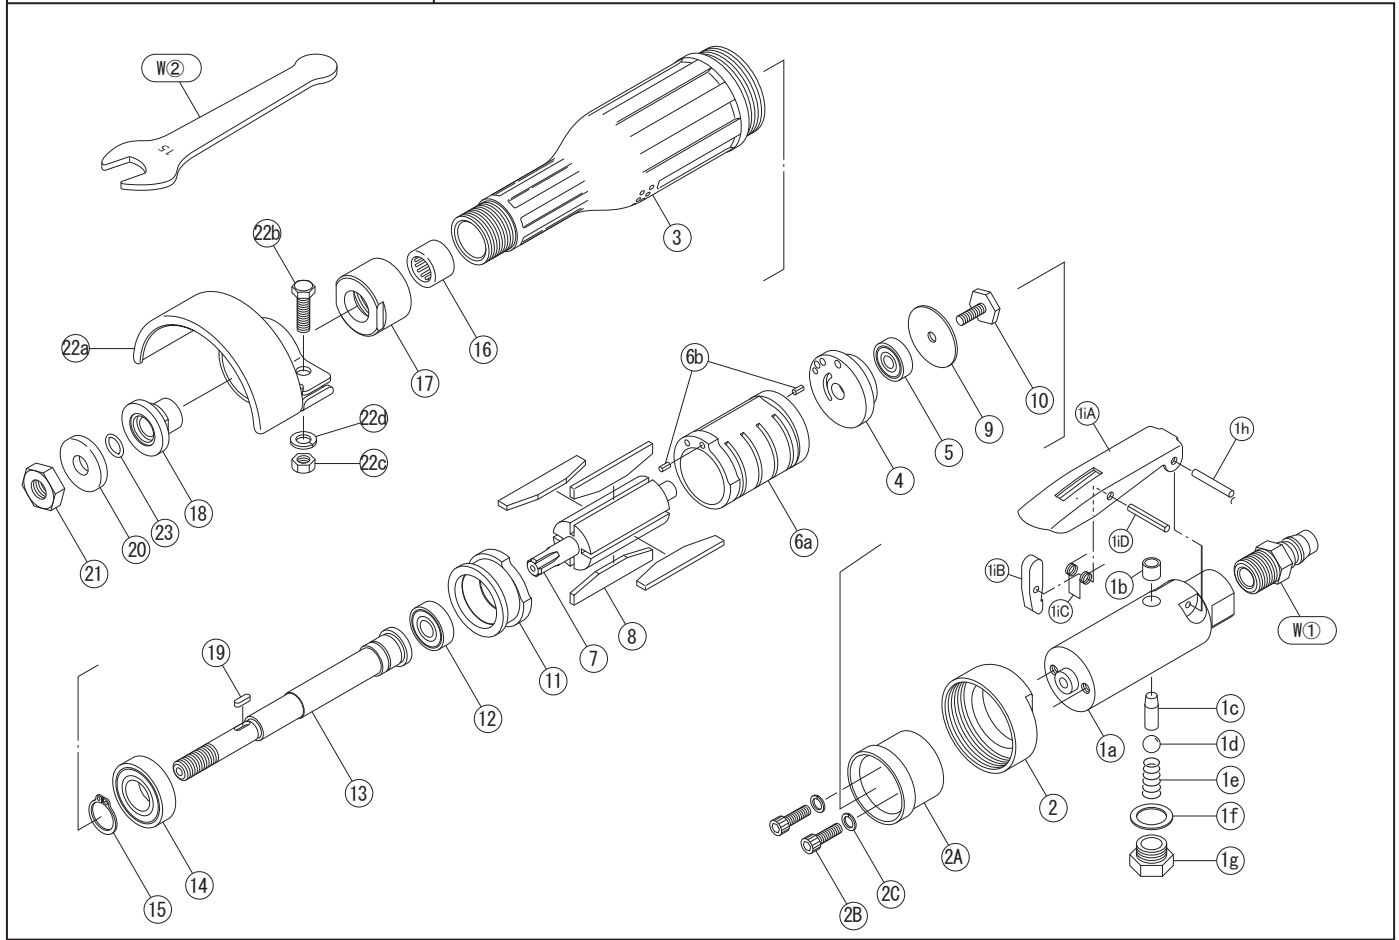

PARTS LIST

No.	Code	Name Of Part	Q'ty	No.	Code	Name Of Part	Q'ty
1	C7150	Throttle Body Assy	1	8	6016	Vane	4
1a	7150	Throttle Body	1	9	7110	Bearing Plate	1
1b	7151	Throttle Bush	1	10	7111	Hex.Bolt M5*9.5	1
1c	7153	Throttle Pin 6*21	1	11	7112	Lower Plate	1
1d	9471	Throttle Valve 3/8	1	12	9303	Ball Bearing 629	1
1e	9230	Throttle Spring	1	13	7114	Spindle	1
1f	9736	Gasket 14*20*1	1	14	9305	Ball Bearing 6002	1
1g	4106	Throttle Cap	1	15	9710	Snap Ring STW15	1
1h	9552	Spring Pin 3*22	1	16	9320	Needle Bearing HK1212	1
1i	C7064	Safety Lever Assy	1	17	7119	Bearing Cap	1
1iA	7064	Safety Lever	1	18	7120	Inner Flange	1
1iB	7065	Safety Lever Stopper	1	19	6021	Key 3*2.5*9	1
1iC	9282	Safety Lever Spring	1	20	7121	Outer Flange	1
1iD	9559	Spring Pin 3*20	1	21	9642	Hex.Nut 3/8	1
2	7102	Throttle Body Nut	1	22	C7123	Wheel Cover CP	1
2A	7158	Housing Cap	1	22a	7123	Wheel Cover	1
2B	9621	Bolt M5*15	2	22b	9602	Hex.Bolt M6*20	1
2C	9681	Spring Washer M5	1	22c	9640	Hex.Nut M6	1
3	7103	Housing	4	22d	9682	Spring Washer M6	1
4	7105	Upper Plate	1	23	9402	O-Ring P8	1
5	9300	Ball Bearing 608	1	W①	9106	Coupling PM23	1
6	C6014	Cylinder Assy	1	W②	9813	Spanner 15mm	1
6a	6014	Cylinder	1				
6b	9551	Spring Pin 3*8	2				
7	7109	Rotor	1				