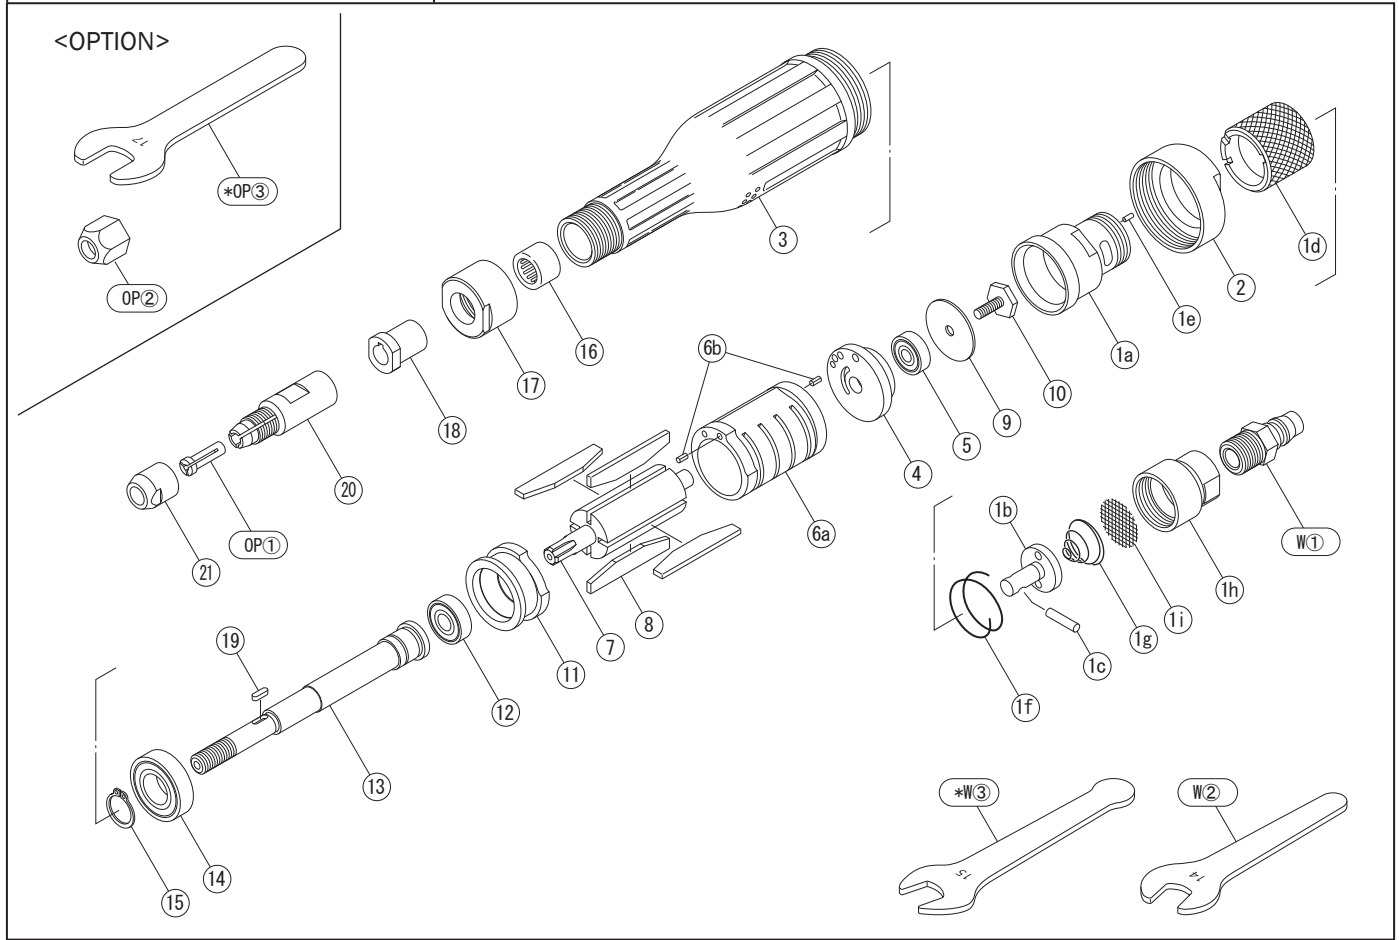

PARTS LIST

No.	Code	Name Of Part	Q'ty	No.	Code	Name Of Part	Q'ty
1	C7201	Throttle Body Assy	1	15	9710	Snap Ring STW15	1
1a	7201	Throttle Body	1	16	9320	Needle Bearing HK1212	1
1b	7002	Throttle Valve	1	17	7119	Bearing Cap	1
1c	9516	Throttle Valve Pin 4*17.8	1	18	7122	Inner Flange(CH)	1
1d	7004	Throttle Handle	1	19	6021	Key 3*2.5*9	1
1e	9550	Throttle Handle Pin 2*6	1	20	7127	Collet Chuck 6mm	1
1f	9209	Throttle Handle Spring	1	21	7026	Collet Nut	1
1g	9231	Throttle Spring	1	W①	9106	Coupling PM23	1
1h	7008	Hose Joint	1	W②	9812	Spanner 14mm	1
1i	9780	Strainer 22*0.8	1	W③	9813	Spanner 15mm	1
2	6102	Throttle Body Nut	1				
3	7203	Housing	1	OP①	7027	Collet Bush 3mm	1
4	7205	Upper Plate	1	OP②	7030	Collet Nut(Hex.)	1
5	9300	Ball Bearing 608	1	OP③	9814	Spanner 17mm	1
6	C7206	Cylinder Assy	1	OP	7031	Collet Chuck 6.35mm	1
6a	7206	Cylinder	1				
6b	9551	Spring Pin 3*8	2				
7	7207	Rotor	1				
8	7208	Vane	4				
9	7110	Bearing Plate	1				
10	7111	Hex.Bolt M5*9.5	1				
11	6107	Lower Plate	1				
12	9303	Ball Bearing 629	1				
13	7114	Spindle	1				
14	9305	Ball Bearing 6002	1				