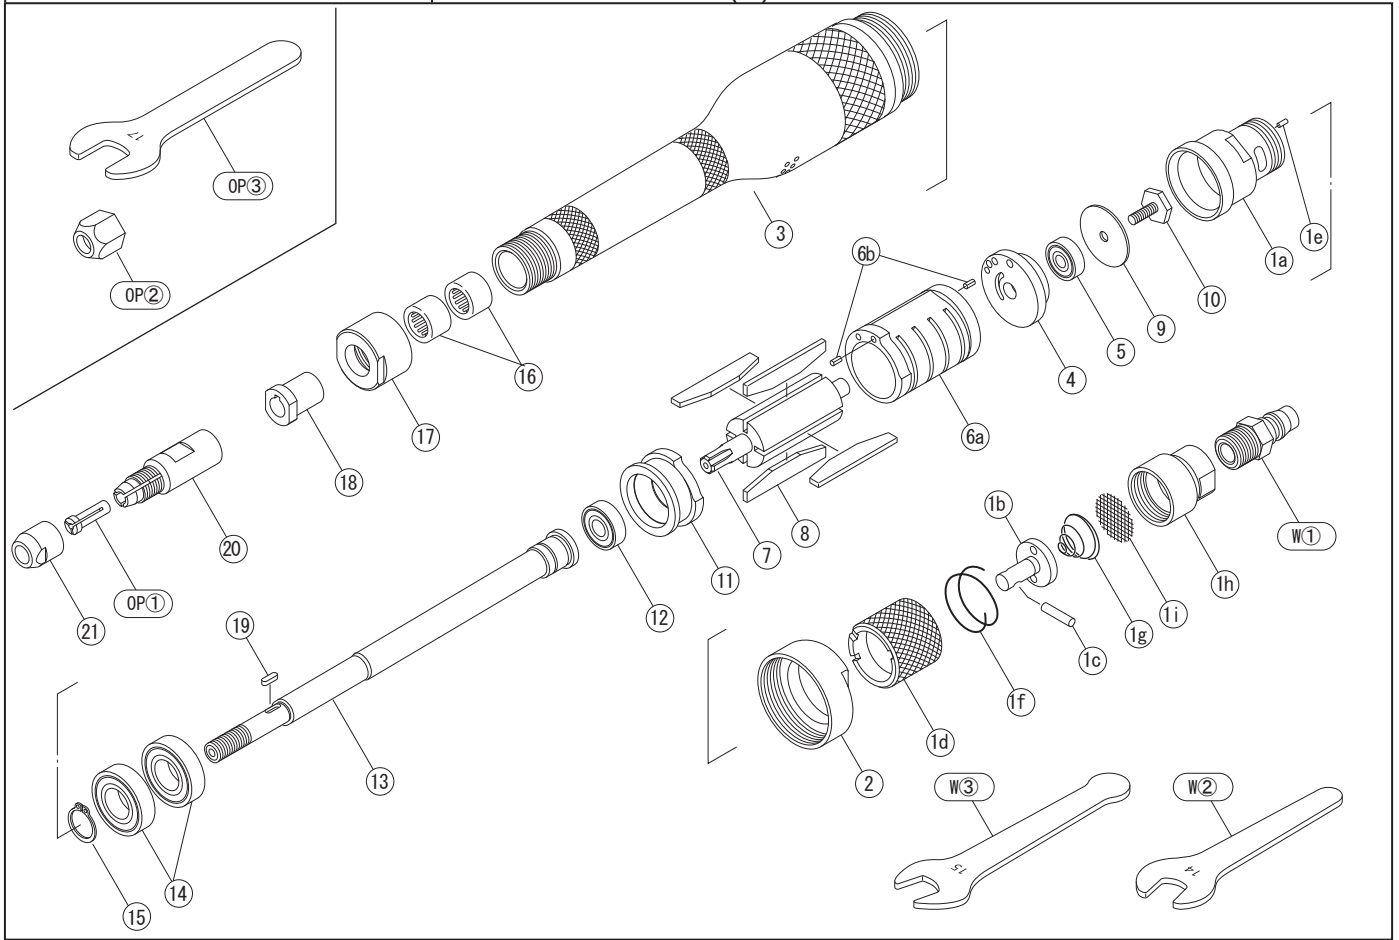

**PARTS LIST**

No.	Code	Name Of Part	Q'ty	No.	Code	Name Of Part	Q'ty
1	C7201	Throttle Body Assy	1	15	9710	Snap Ring STW15	1
1a	7201	Throttle Body	1	16	9320	Needle Bearing HK1212	2
1b	7002	Throttle Valve	1	17	7119	Bearing Cap	1
1c	9516	Throttle Valve Pin 4*17.8	1	18	7122	Inner Flange(CH)	1
1d	7004	Throttle Handle	1	19	6021	Key 3*2.5*9	1
1e	9550	Throttle Handle Pin 2*6	1	20	7127	Collet Chuck 6mm	1
1f	9209	Throttle Handle Spring	1	21	7026	Collet Nut	1
1g	9231	Throttle Spring	1	W①	9106	Coupling PM23	1
1h	7008	Hose Joint	1	W②	9812	Spanner 14mm	1
1i	9780	Strainer 22*0.8	1	W③	9813	Spanner 15mm	1
2	6102	Throttle Body Nut	1				
*3	7204	Housing	1	OP①	7027	Collet Bush 3mm	1
4	7205	Upper Plate	1	OP②	7030	Collet Nut(Hex.)	1
5	9300	Ball Bearing 608	1	OP③	9814	Spanner 17mm	1
6	C7206	Cylinder Assy	1	OP	7031	Collet Chuck 6.35mm	1
6a	7206	Cylinder	1				
6b	9551	Spring Pin 3*8	2			<NG75L(K)-CR>	
7	7207	Rotor	1	*3	7214	Housing	1
8	7208	Vane	4				
9	7110	Bearing Plate	1				
10	7111	Hex.Bolt M5*9.5	1				
11	6107	Lower Plate	1				
12	9303	Ball Bearing 629	1				
13	7210	Spindle	1				
14	9305	Ball Bearing 6002	2				