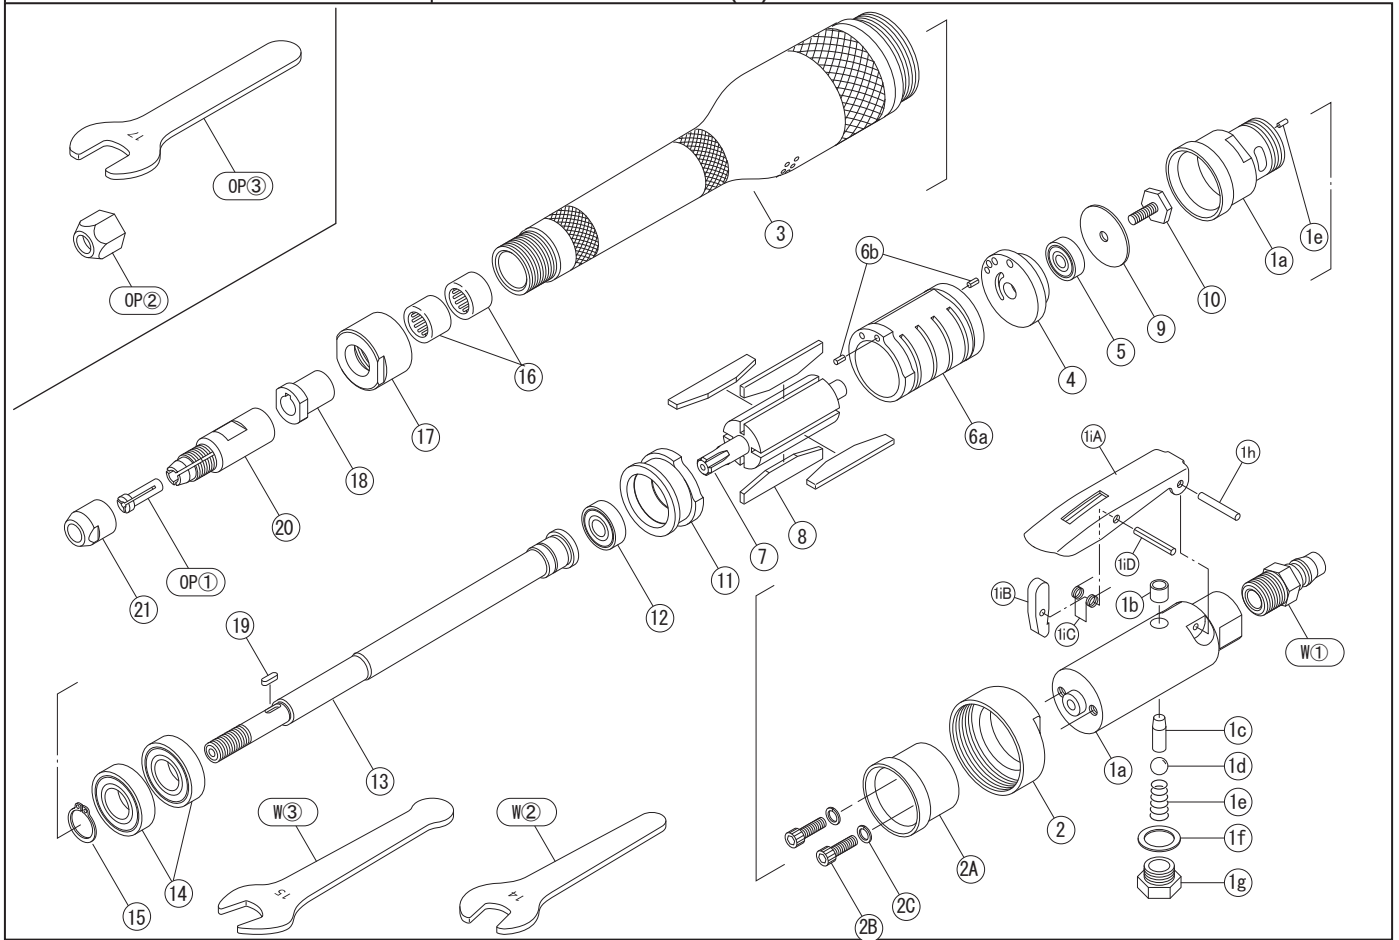

PARTS LIST

No.	Code	Name Of Part	Q'ty	No.	Code	Name Of Part	Q'ty
1	C7150	Throttle Body Assy	1	8	7208	Vane	4
1a	7150	Throttle Body	1	9	7110	Bearing Plate	1
1b	7151	Throttle Bush	1	10	7111	Hex.Bolt M5*9.5	1
1c	7153	Throttle Pin 6*21	1	11	6107	Lower Plate	1
1d	9471	Throttle Valve 3/8	1	12	9303	Ball Bearing 629	1
1e	9230	Throttle Spring	1	13	7210	Spindle	1
1f	9736	Gasket 14*20*1	1	14	9305	Ball Bearing 6002	2
1g	4106	Throttle Cap	1	15	9710	Snap Ring STW15	1
1h	9552	Spring Pin 3*22	1	16	9320	Needle Bearing HK1212	2
1i	C7064	Safety Lever Assy	1	17	7119	Bearing Cap	1
1iA	7064	Safety Lever	1	18	7122	Inner Flange(CH)	1
1iB	7065	Safety Lever Stopper	1	19	6021	Key 3*2.5*9	1
1iC	9282	Safety Lever Spring	1	20	7127	Collet Chuck 6mm	1
1iD	9559	Spring Pin 3*20	1	21	7026	Collet Nut	1
2	6102	Throttle Body Nut	1	W①	9106	Coupling PM23	1
2A	7159	Housing Cap	1	W②	9812	Spanner 14mm	1
2B	9621	Bolt M5*15	2	W③	9813	Spanner 15mm	1
2C	9681	Spring Washer M5	2				
3	7204	Housing	1	OP①	7027	Collet Bush 3mm	1
4	7205	Upper Plate	1	OP②	7030	Collet Nut(Hex.)	1
5	9300	Ball Bearing 608	1	OP③	9814	Spanner 17mm	1
6	C7206	Cylinder Assy	1	OP	7031	Collet Chuck(1/4) 6.35mm	1
6a	7206	Cylinder	1			<NG75L(K)-CR>	
6b	9551	Spring Pin 3*8	2	*3	7214	Housing	1
7	7207	Rotor	1				