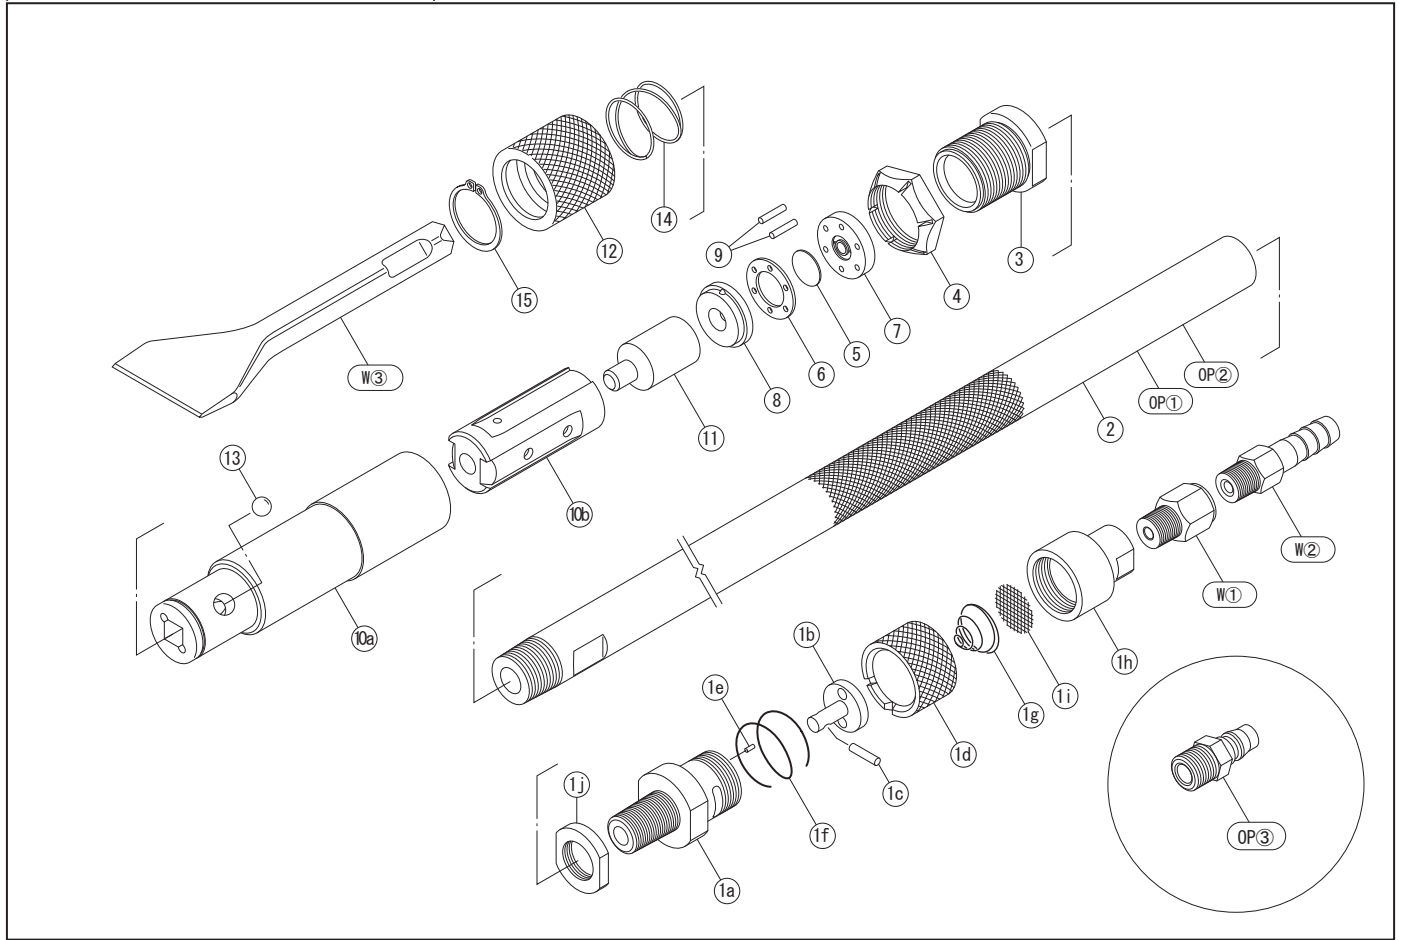

**PARTS LIST**

No.	Code	Name Of Part	Q'ty	No.	Code	Name Of Part	Q'ty
1	C4601	Throttle Body Assy	1	14	9212	Sleeve Spring 37.3*28.5	1
1a	4601	Throttle Body	1	15	9712	Snap Ring STW32	1
1b	7302	Throttle Valve	1	W①	9058	Inlet Bush PT3/8-3/8	1
1c	9517	Throttle Valve Pin 4*19.8	1	W②	9035	Hose Nipple(B) 3/8-1/2	1
1d	4602	Throttle Handle	1	W③	TK16000	Chisel (Straight Flat)	1
1e	9557	Throttle Handle Pin 3*6	1	OP①	4515	Pipe <NK500> 250mm	1
1f	9211	Throttle Handle Spring	1	OP②	4514	Pipe <NK1500> 1m	1
1g	9232	Throttle Spring	1	OP③	9106	Coupling PM23	1
1h	4603	Hose Joint	1				
1i	9781	Strainer 26(0.8)	1				
1j	4512	Lock Nut(PT1/2)	1				
2	4513	Pipe 500mm	1				
3	4516	Cap	1				
4	4504	Lock Nut	1				
5	2015	Valve	1				
6	4505	Valve Case	1				
7	4506	Upper Valve Sheet	1				
8	4507	Lower Valve Sheet	1				
9	9510	Valve Pin 3*9.8	2				
10	C4509	Cylinder Assy	1				
10a	4509	Cylinder	1				
10b	4510	Liner	1				
11	4511	Piston	1				
12	4517	Sleeve	1				
13	9452	Steel Ball 7/16	1				