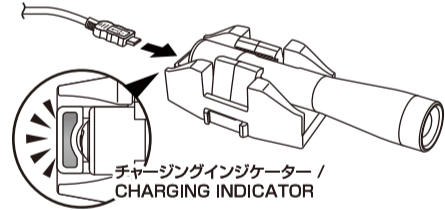

● 充電マウントでの充電 / CONNECT TO THE CHARGING MOUNT