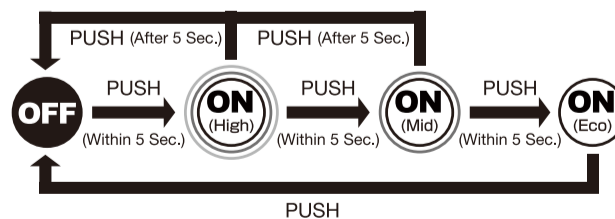

■ SWITCH OPERATION

■ CHARGING INDICATOR

※Please charge before using.

Red Light : Charging Green Light : Full charged

Red and green lighting (Charging Mount Only) :
Non-dedicated rechargeable battery is inserted or inserted the battery in wrong direction.

⚠ CAUTION

- Do not straight gaze the operating light resource to prevent serious damage to eyes.
- Do not use in water.